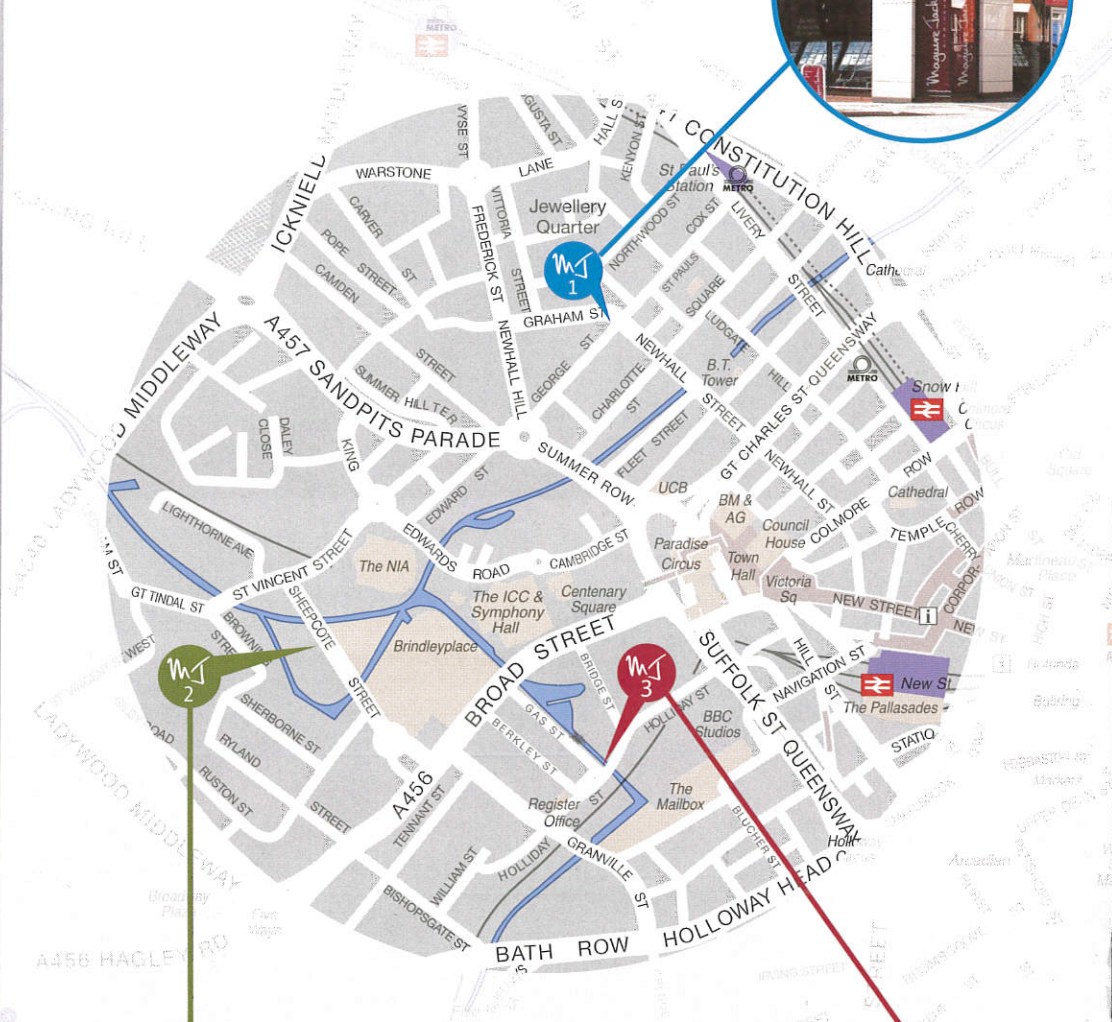

One ring to call them all  
0121 634 1520

**Jewellery Quarter**

JQ One  
33 George Street  
B3 1QA

**City Core**

26 Waterfront Walk  
B1 1SR

**Convention Quarter**

Liberty Place  
Sheepcote Street  
B16 8JZ